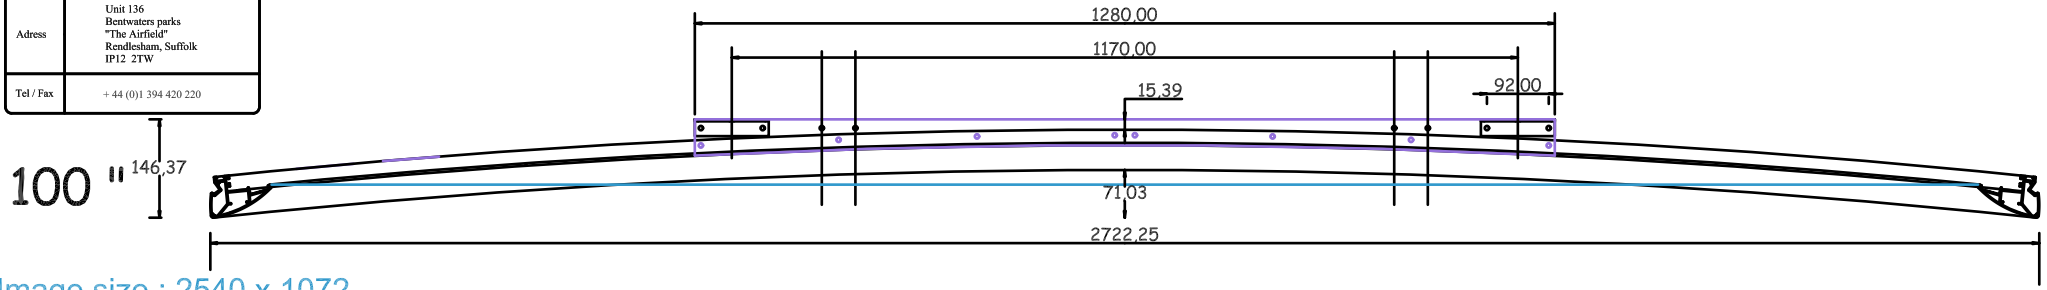

Company info.	
Name	U.See Ltd.
Address	Unit 136 Benwaters parks "The Airfield" Rendlesham, Suffolk IP12 2TW
Tel / Fax	+44 (0)1 394 420 220

VISTACURVE 70 " to 100 "

Image size : 2540 x 1072

Image size : 2438 x 1029

Image size : 2286 x 965

Image size : 2032 x 857

Image size : 1778 x 750